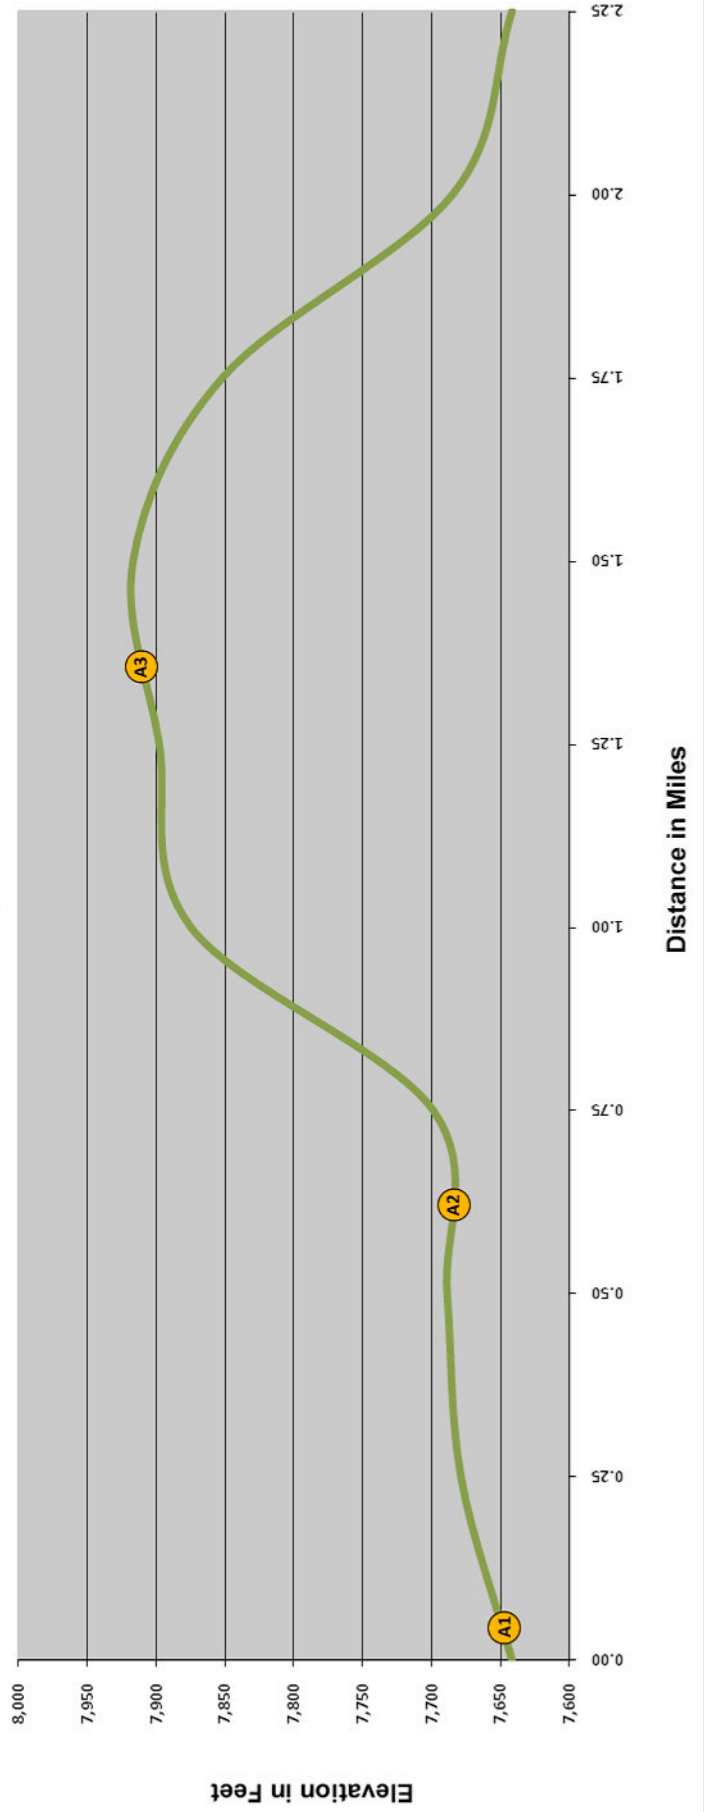

SPRINT RUN COURSE PROFILE