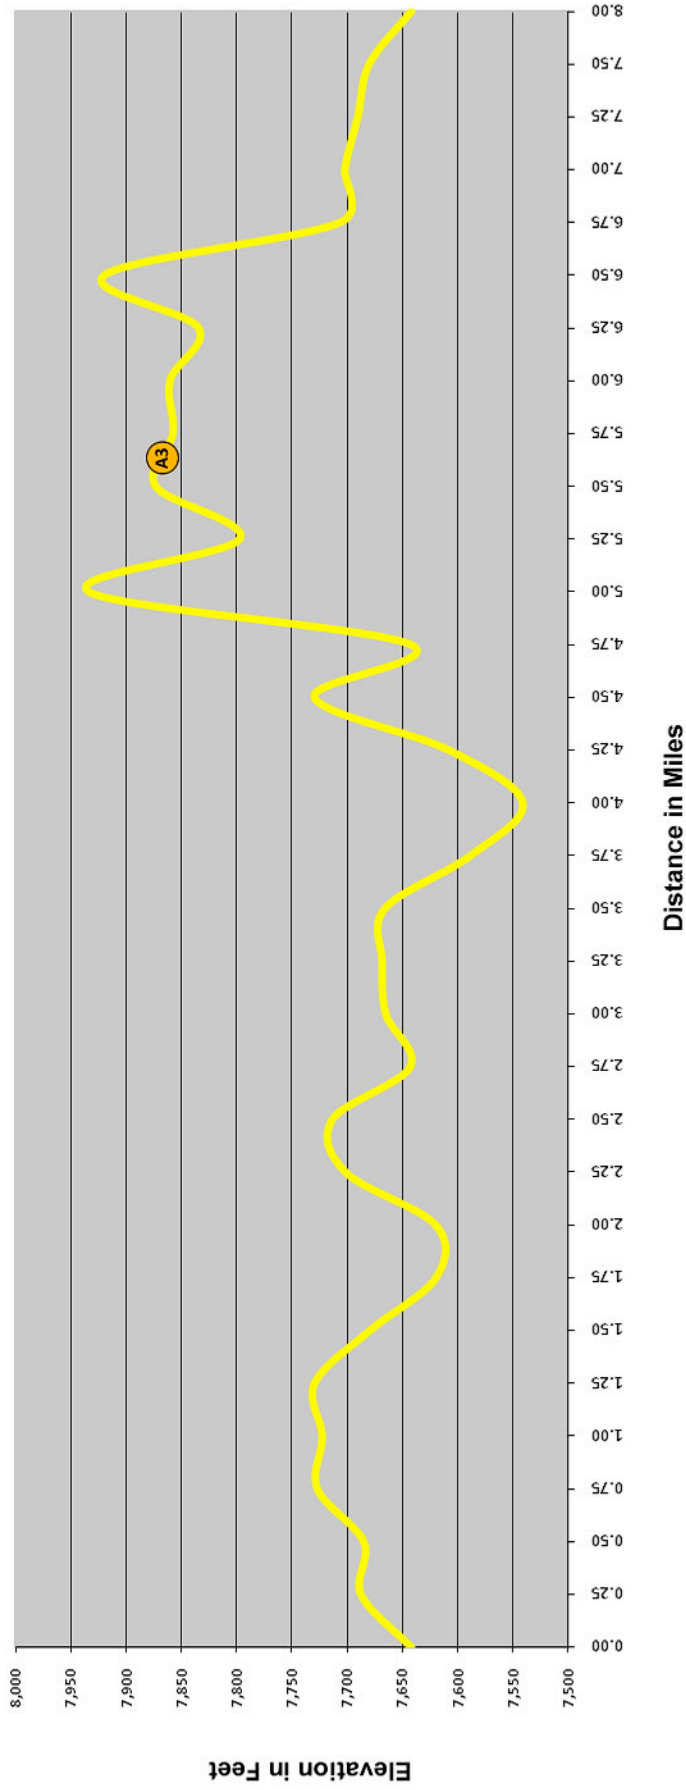

SPRINT BIKE COURSE PROFILE