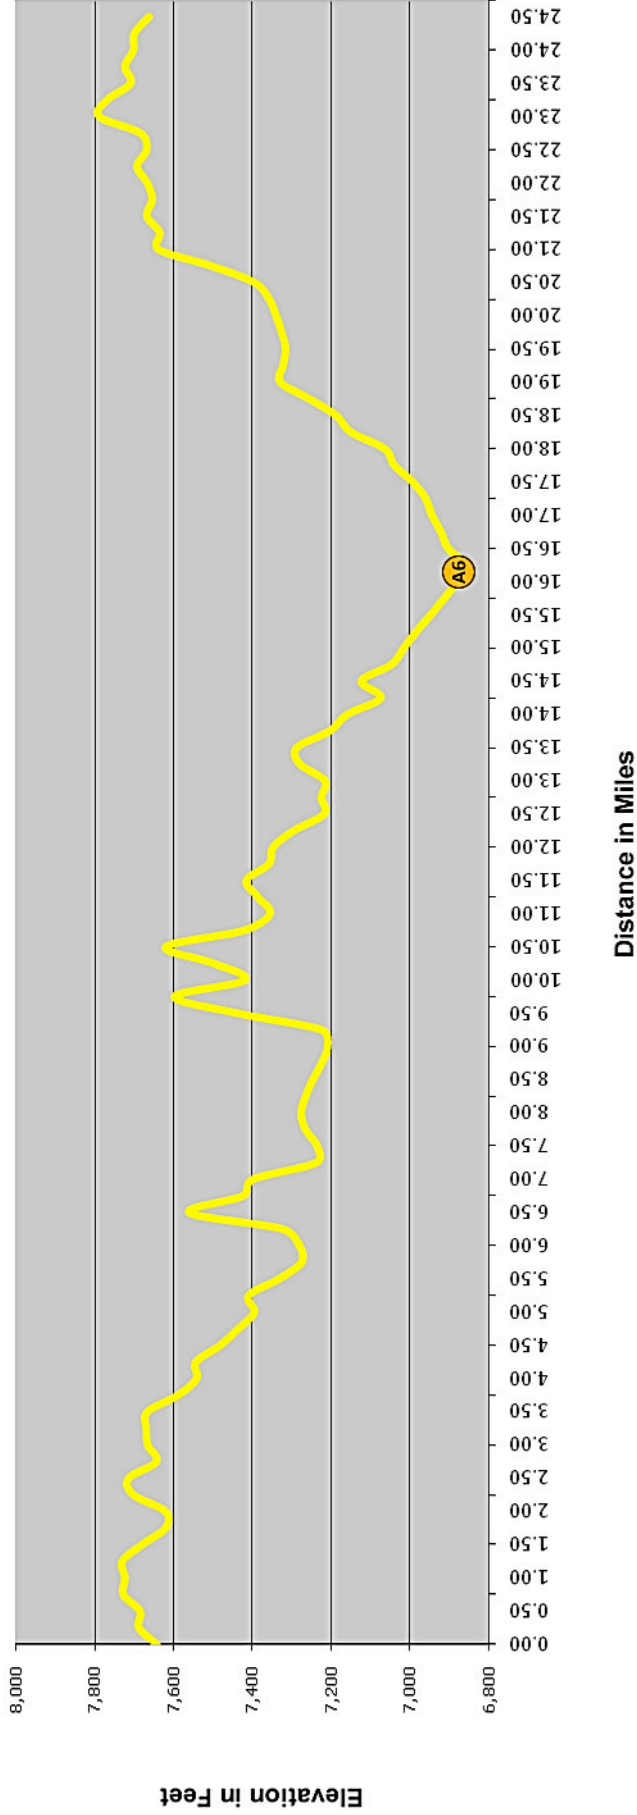

OLYMPIC BIKE COURSE PROFILE