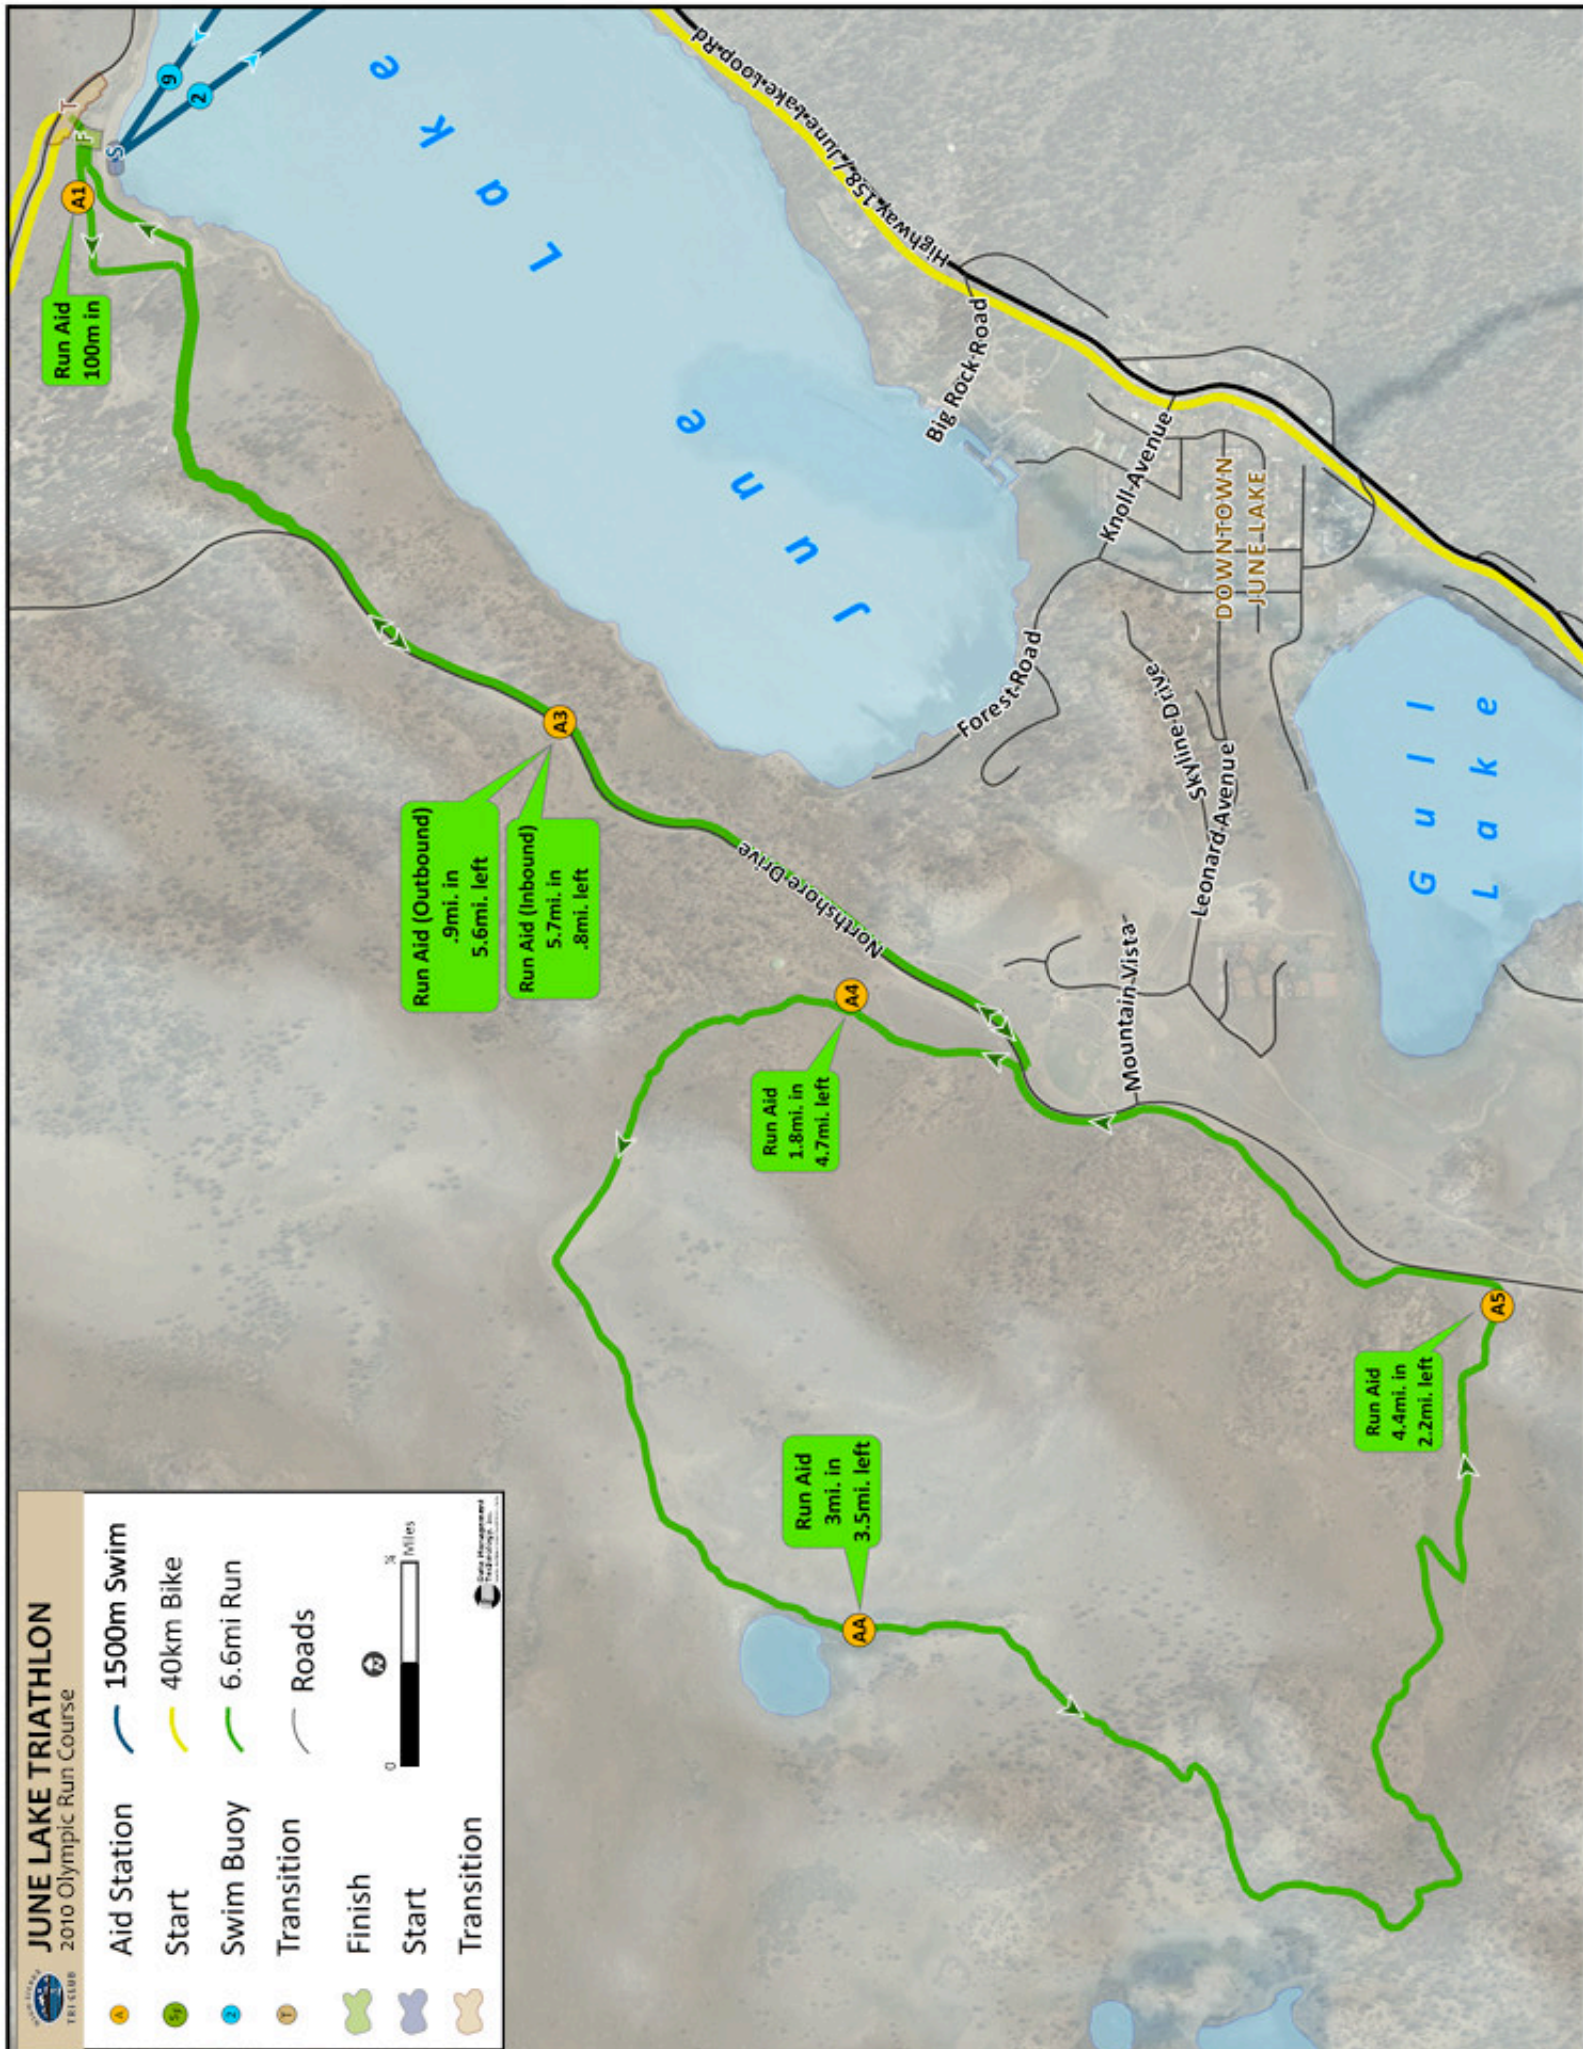

Bike Aid
16mi. in
8.8mi. left

A6

395

158

158

395

June Lake Loop (Outbound)

Northshore Drive

Run Aid (Outbound)
.9mi. in
5.6mi. left

Run Aid (Inbound)
5.7mi. in
.8mi. left

Run Aid
3mi. in
3.5mi. left

Run Aid
1.8mi. in
4.7mi. left

Run Aid
4.4mi. in
2.2mi. left

AA

A4

A3

A5

DOWNTOWN
JUNELAKE

P JUNE MOUNTAIN SKI AREA

SF

JUNE LAKE TRIATHLON

2010 Olympic Run Course

- Aid Station
- Start
- Swim Buoy
- Transition
- Finish
- Start
- Transition
- 1500m Swim
- 40km Bike
- 6.6mi Run
- Roads
- 0 3 Miles
-

HSTC Bike Racks

Relay & Kids
Bike Racks

Run Out

June Lake Beach & Expo

Olympic Bike Racks

Olympic Bike
Racks

Swim In

Bike Dismount