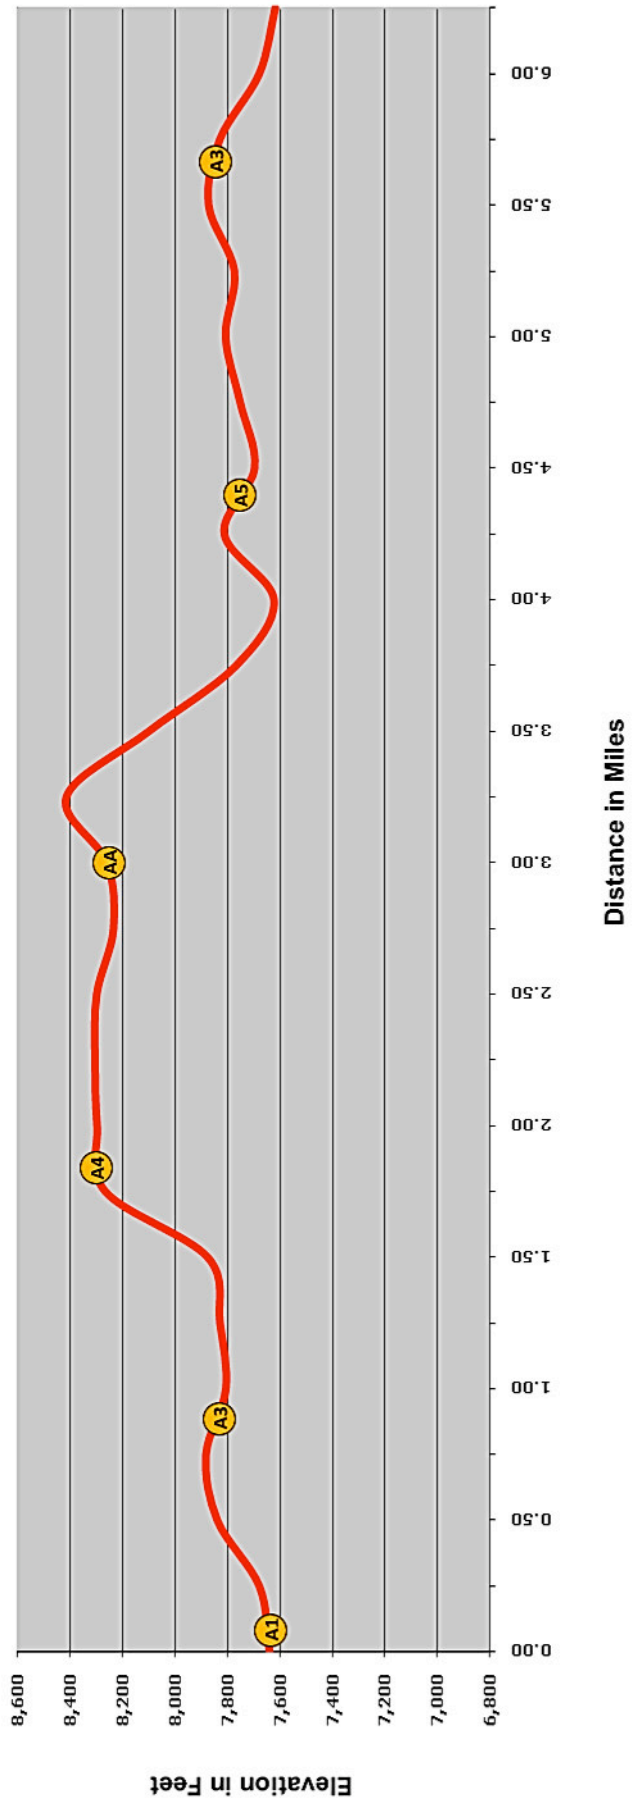

OLYMPIC RUN COURSE PROFILE